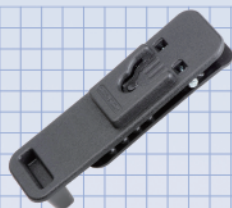

6-Port Body-Worn Camera Charging Station

6-Port Battery Charging Station

Camera Clip

The camera clip is a rotating crocodile clip that allows the camera to be attached firmly to any type of clothing, including vests and coats, in order to facilitate the execution of duties.

Klick Fast Equipment

Anti-Tilt Dock with Spring Clamp

Chest Harness