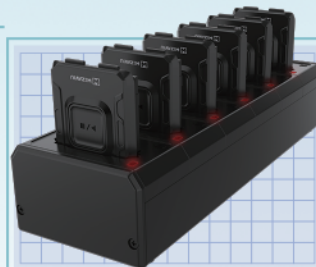

WIZAVIU

Smart Camera Solutions

I-CONSTRUCTION

LAW ENFORCEMENT

The WiZAVIU C10 allows users to monitor on-site environments in real-time, conduct two-way communication, and quickly resolve issues.

The high-security mobile terminal allows you to bind the device with a SIM card. The WiZAVIU C10 protects your information with endpoint data security.

Environmental

Dimension	-20°C~+50°C (Discharging mode)
Storage temperature	-20°C~+60°C
Drop Test	1.8m(6 feet) Drop
Water resistant	IP67
Military Standard	MIL-STD-810H

WIZAVIU C10 Accessories

1-Port Charging Station
(Camera + battery charging station)

6-Port Body-Worn Camera Charging Station

6-Port Battery Charging Station

Camera Clip

The camera clip is a rotating crocodile clip that allows the camera to be attached firmly to any type of clothing, including vests and coats, in order to facilitate the execution of duties.