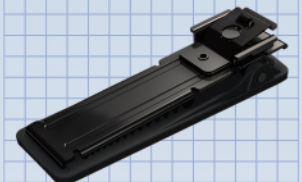

Environmental

Dimension	-20°C~+50°C (Discharging mode)
Storage temperature	-20°C~+60°C
Drop Test	1.8m(6 feet) Drop
Water resistant	IP67
Military Standard	MIL-STD-810H

WIZAVIU C10 Accessories

1-Port Charging Station
(Camera + battery charging station)

6-Port Body-Worn Camera Charging Station

6-Port Battery Charging Station

Camera Clip

The camera clip is a rotating crocodile clip that allows the camera to be attached firmly to any type of clothing, including vests and coats, in order to facilitate the execution of duties.